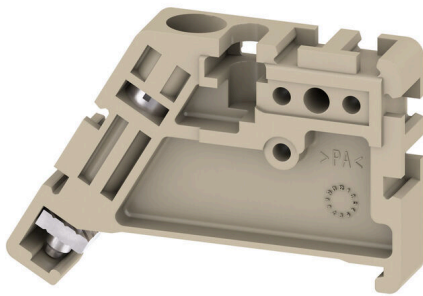

EW 35 DB

Weidmüller Interface GmbH & Co. KG

Klingenbergstraße 26

D-32758 Detmold

Germany

www.weidmueller.com

Product image

Weidmüller's range of products includes end brackets that guarantee a permanent, reliable mounting on the terminal rail and prevent sliding. Versions with and without screws are available. The end brackets include marking options, also for group markers, and also a test plug holder.

General ordering data

Version	End bracket, dark beige, TS 35, V-0, Wemid, Width: 9 mm, 130 °C
Order No.	1269050000
Type	EW 35 DB
GTIN (EAN)	4050118065008
Qty.	50 items

EW 35 DB

Weidmüller Interface GmbH & Co. KG
 Klingenbergstraße 26
 D-32758 Detmold
 Germany

www.weidmueller.com

Technical data

Approvals

ROHS	Conform
------	---------

Dimensions and weights

Depth	27 mm	Depth (inches)	1.063 inch
Height	46 mm	Height (inches)	1.811 inch
Width	9 mm	Width (inches)	0.3543 inch
Net weight	5.32 g		

Material data

Basic material	Wemid	Colour	dark beige
UL 94 flammability rating	V-0		

System specifications

Version	For the terminals	Mounting rail	TS 35
---------	-------------------	---------------	-------