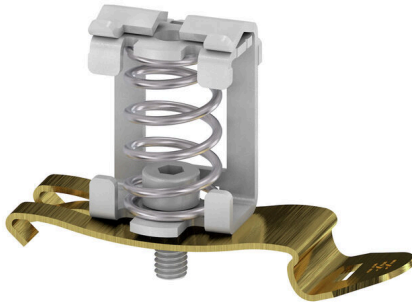

KLBUE 3-8 FM4

Weidmüller Interface GmbH & Co. KG

Klingenbergstraße 26

D-32758 Detmold

Germany

www.weidmueller.com

With our wide range of KLBÜ shield connections, you can achieve flexible and self-adjusting shield contacting and ensure error-free plant operation.

General ordering data

Version	Clamping yoke, Clamping yoke for shield connection
Order No.	1252530000
Type	KLBUE 3-8 FM4
GTIN (EAN)	4032248112531
Qty.	10 items