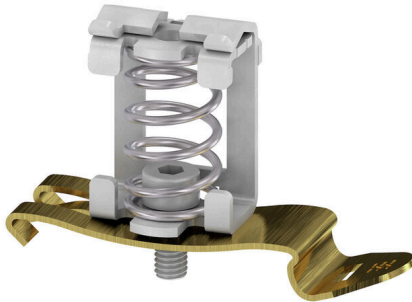

KLBUE 3-8 FM4

Weidmüller Interface GmbH & Co. KG

Klingenbergstraße 26

D-32758 Detmold

Germany

www.weidmueller.com

With our wide range of KLBÜ shield connections, you can achieve flexible and self-adjusting shield contacting and ensure error-free plant operation.

General ordering data

Version	Clamping yoke, Clamping yoke for shield connection
Order No.	1252530000
Type	KLBUE 3-8 FM4
GTIN (EAN)	4032248112531
Qty.	10 items