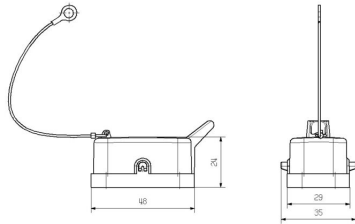

HDC HQP DOD 2B0 CS

Weidmüller Interface GmbH & Co. KG
Klingenbergstraße 26
D-32758 Detmold
Germany

Drawings

www.weidmueller.com