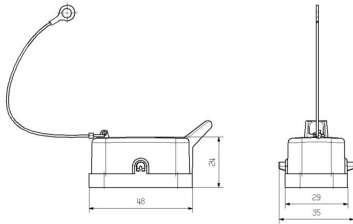

HDC HQP DOD 2BO CS

Weidmüller Interface GmbH & Co. KG
Klingenbergstraße 26
D-32758 Detmold
Germany

Drawings

www.weidmueller.com

Drawing