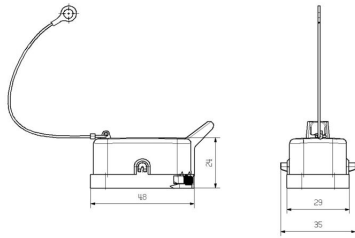

HDC HQP DMD 2BO CS

Weidmüller Interface GmbH & Co. KG
Klingenbergstraße 26
D-32758 Detmold
Germany

Drawings

www.weidmueller.com