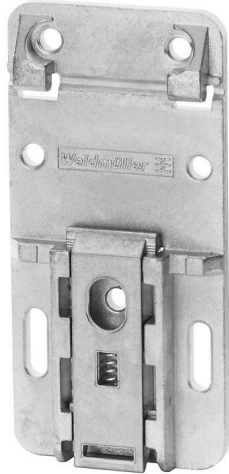

## MTA 45 MF

**Weidmüller Interface GmbH & Co. KG**  
Klingenbergstraße 26  
D-32758 Detmold  
Germany

[www.weidmueller.com](http://www.weidmueller.com)

Mounting accessory for Weidmüller Power Supplies.

### General ordering data

Version	Electronics housings, Mounting flange
Order No.	<a href="#">1251310000</a>
Type	MTA 45 MF
GTIN (EAN)	4050118042719
Qty.	1 items

**MTA 45 MF**

**Weidmüller Interface GmbH & Co. KG**  
 Klingenbergstraße 26  
 D-32758 Detmold  
 Germany

www.weidmueller.com

**Technical data**

**Approvals**

ROHS Conform

**Dimensions and weights**

Depth	10.5 mm	Depth (inches)	0.4134 inch
Height	97.3 mm	Height (inches)	3.8307 inch
Width	47 mm	Width (inches)	1.8504 inch
Length	97.3 mm	Length (inches)	3.8307 inch
Net weight	97 g		