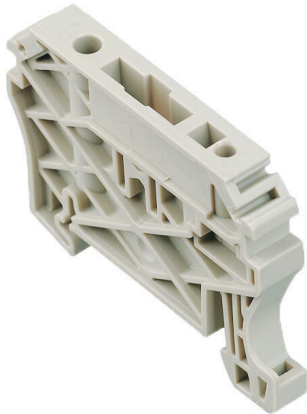

ZEW 35/2 GR**Weidmüller Interface GmbH & Co. KG**Klingenbergstraße 26
D-32758 Detmold
Germany

www.weidmueller.com

Product image

Weidmüller's range of products includes end brackets that guarantee a permanent, reliable mounting on the terminal rail and prevent sliding. Versions with and without screws are available. The end brackets include marking options, also for group markers, and also a test plug holder.

General ordering data

Version	End bracket, grey, TS 35, V-2, Wemid, Width: 8 mm, 100 °C
Order No.	1227850000
Type	ZEW 35/2 GR
GTIN (EAN)	4050118030617
Qty.	20 items

Technical data

Approvals

ROHS	Conform
------	---------

Dimensions and weights

Depth	40 mm	Depth (inches)	1.5748 inch
Height	55 mm	Height (inches)	2.1654 inch
Width	8 mm	Width (inches)	0.315 inch
Net weight	7.6 g		

Temperatures

Ambient temperature	-5 °C...40 °C	Continuous operating temp., min.	-50 °C
Continuous operating temp., max.	100 °C		

Environmental Product Compliance

RoHS Compliance Status	Compliant without exemption		
REACH SVHC	No SVHC above 0.1 wt%		
Product Carbon Footprint	Cradle to gate	0.158 kg CO2 eq.	

Material data

Basic material	Wemid	Colour	grey
UL 94 flammability rating	V-2		