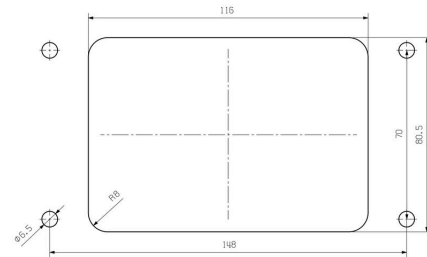

mounting cutout