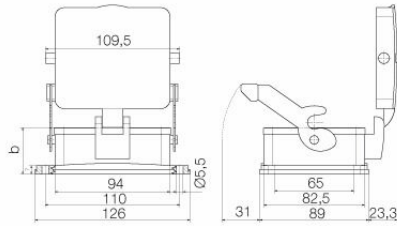

Dimensions and weights

Depth	127 mm	Depth (inches)	5 inch
Height	55 mm	Height (inches)	2.1654 inch
Width	143 mm	Width (inches)	5.6299 inch
Mounting dimension - height	65 mm	Mounting dimension - width	110 mm
Net weight	346.72 g		

HDC 32B ADLU

Weidmüller Interface GmbH & Co. KG

Klingenbergstraße 26
D-32758 Detmold
Germany

www.weidmueller.com

Technical data

Dimensions

Hole pitch length A2	110 mm	Cable entry	No
Width housing C	83 mm	Width base C1	89 mm
Total length housing	94 mm	Height of housing B	55 mm
Height of base B1	7 mm		

General data

Surface finish	Powder coating	Protection degree	IP65, in plugged condition
----------------	----------------	-------------------	----------------------------

Version

Number of cable glands	0	Top part/bottom part/lid	lower part
Cover	with cover	Tightening torque	2 Nm
Number of cable entry sideways	0	Design of cover	with cover
Design of housing	Bulkhead housing	Design of locking system	End-locking clamp, lower side
Design	Standard	Installation size	10
Cable entry	No	Type	Bulkhead (feed-through)
Clamp version	End-locking clamp	Sealing	NBR
Colour (RAL)	RAL 7035	BG	10
Suitable for ModuPlug®	Yes		

HDC 32B ADLU

Weidmüller Interface GmbH & Co. KG
Klingenbergstraße 26
D-32758 Detmold
Germany

Drawings

www.weidmueller.com

Dimensioned drawing

HDC 32B ADLU

Weidmüller Interface GmbH & Co. KG

Klingenbergstraße 26