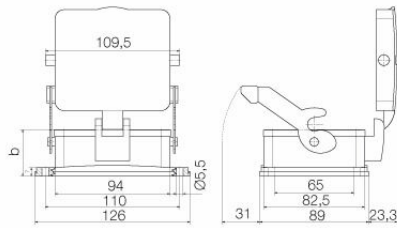

HDC 32B ADLU

Weidmüller Interface GmbH & Co. KG
Klingenbergstraße 26
D-32758 Detmold
Germany

www.weidmueller.com

Drawings

Drawing