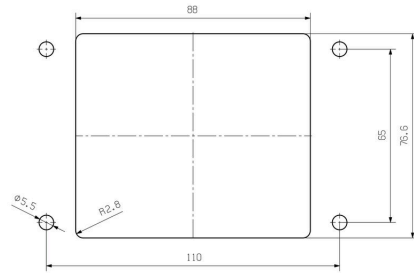

mounting cutout