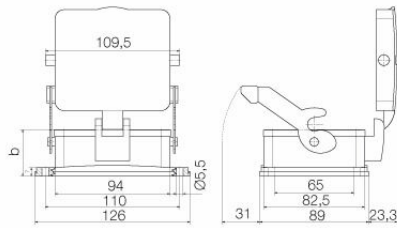

Technical data

Approvals

Approvals

ROHS	Conform
UL File Number Search	UL Website
Certificate No. (cURus)	E92202

Dimensions and weights

Depth	126.6 mm	Depth (inches)	4.9842 inch
Height	38 mm	Height (inches)	1.4961 inch
Width	120 mm	Width (inches)	4.7244 inch
Mounting dimension - height	65 mm	Mounting dimension - width	110 mm
Net weight	251 g		

HDC 32B ALU

Weidmüller Interface GmbH & Co. KG

Klingenbergstraße 26
D-32758 Detmold
Germany

www.weidmueller.com

Technical data

Dimensions

Hole pitch length A2	110 mm	Cable entry	No
Width housing C	82.5 mm	Width base C1	89 mm
Total length housing	94 mm	Height of housing B	38 mm
Height of base B1	7 mm		

General data

Surface finish	Powder coating	Protection degree	IP65, in plugged condition
----------------	----------------	-------------------	----------------------------

Version

Number of cable glands	0	Size of cable entries	none
Top part/bottom part/lid	lower part	Cover	without cover
Tightening torque	2 Nm	Number of cable entry sideways	0
Design of housing	Bulkhead housing	Design of locking system	End-locking clamp, lower side
Design	Standard	Installation size	10
Cable entry	No	Type	Bulkhead (feed-through)
Clamp version	End-locking clamp	Sealing	NBR
Colour (RAL)	RAL 7035	BG	10
Suitable for ModuPlug®	Yes		

Drawings

Drawing

mounting cutout

HDC 32B ALU

Weidmüller Interface GmbH & Co. KG

Klingenbergstraße 26

D-32758 Detmold

Germany