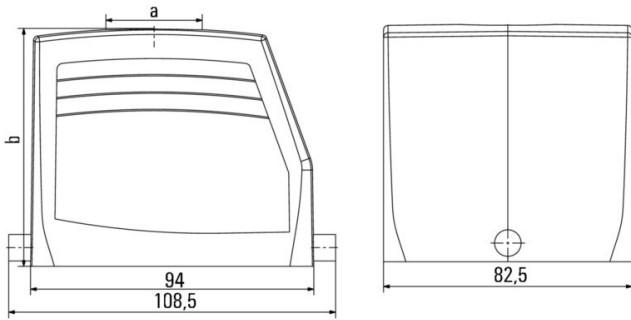

HDC 32B TOLU 1PG29G

Weidmüller Interface GmbH & Co. KG
Klingenbergstraße 26
D-32758 Detmold
Germany

Drawings

www.weidmueller.com