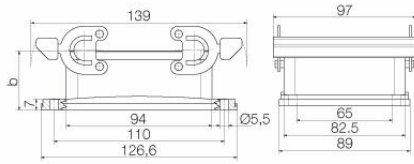

Drawings

Drawing