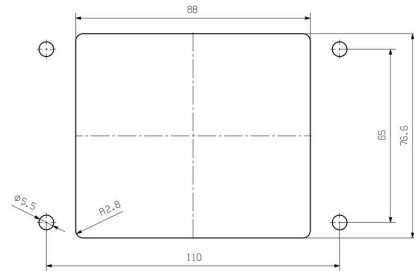

mounting cutout