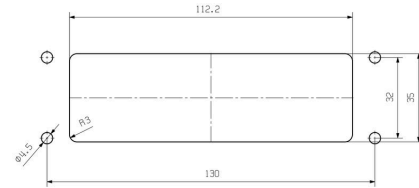

HDC 24B ADLU

Weidmüller Interface GmbH & Co. KG
Klingenbergstraße 26
D-32758 Detmold
Germany

Drawings

www.weidmueller.com

Drawing

mounting cutout