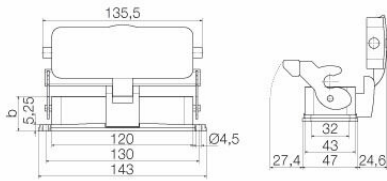

HDC 24B ADLU

Weidmüller Interface GmbH & Co. KG
Klingenbergstraße 26
D-32758 Detmold
Germany

Drawings

www.weidmueller.com

Drawing

mounting cutout