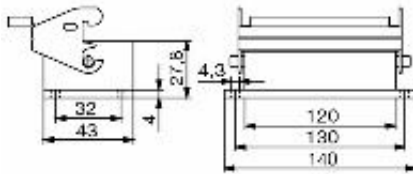

HDC 24B ALU

Weidmüller Interface GmbH & Co. KG
Klingenbergstraße 26
D-32758 Detmold
Germany

www.weidmueller.com

Technical data

Total length housing	120 mm	Height of housing B	29 mm
Height of base B1	5 mm		

General data

Surface finish	Powder coating	Protection degree	IP65, in plugged condition

Version

Number of cable glands	0	Size of cable entries	none
Top part/bottom part/lid	lower part	Cover	without cover
Number of cable entry sideways	0	Design of housing	Bulkhead housing
Design of locking system	End-locking clamp, lower side	Design	Standard
Installation size	8	Cable entry	No
Type	Bulkhead (feed-through)	Clamp version	End-locking clamp
Sealing	NBR	Colour (RAL)	RAL 7035
BG	8	Suitable for ModuPlug®	Yes

Important note

Product information	When mounting the housings, make sure that the flat gasket is correctly seated.

Classifications

ETIM 8.0	EC000437	ETIM 9.0	EC000437
ETIM 10.0	EC000437	ECLASS 14.0	27-44-02-02
ECLASS 15.0	27-44-02-02