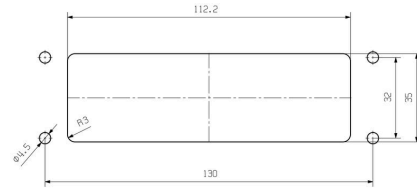

mounting cutout