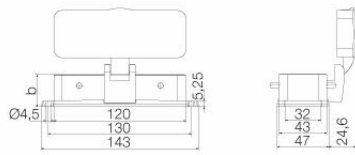

HDC 24B ADBO

Weidmüller Interface GmbH & Co. KG
Klingenbergstraße 26
D-32758 Detmold
Germany

www.weidmueller.com

Drawings

Drawing