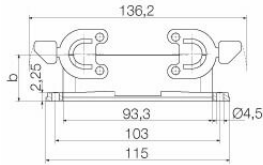

HDC 16B ABU

Weidmüller Interface GmbH & Co. KG
Klingenbergstraße 26
D-32758 Detmold
Germany

www.weidmueller.com

Technical data

Total length housing	93.3 mm	Height of housing B	29.5 mm
Height of base B1	5.3 mm		

General data

Housing main material	diecast aluminium	Surface finish	Powder coating
Protection degree	IP65, in plugged condition	EMC housings	No
Material of locking element	Stainless steel, rust-proof		

Version

Number of cable glands	0	Size of cable entries	none
Top part/bottom part/lid	lower part	Cover	without cover
Number of cable entry sideways	0	Design of housing	Bulkhead housing
Design of locking system	Side-locking clamp on lower side, Side-locking clamp not replaceable	Design	Standard
Installation size	6	Cable entry	No
Type	Bulkhead (feed-through)	Clamp version	Side-locking clamp
Sealing	NBR	Colour (RAL)	RAL 7035
BG	6	Suitable for ModuPlug®	Yes

Important note

Product information   When mounting the housings, make sure that the flat gasket is correctly seated.

Classifications

ETIM 8.0	EC000437	ETIM 9.0	EC000437
ETIM 10.0	EC000437	ECLASS 14.0	27-44-02-02
ECLASS 15.0	27-44-02-02		

Drawings