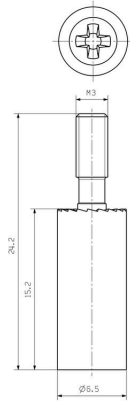

HDC CM GUIDING SOCKET

Weidmüller Interface GmbH & Co. KG
Klingenbergstraße 26
D-32758 Detmold
Germany

www.weidmueller.com

Drawings

Drawing

Coding scheme