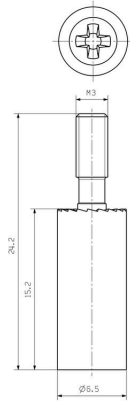

HDC CM GUIDING SOCKET

Weidmüller Interface GmbH & Co. KG
Klingenbergstraße 26
D-32758 Detmold
Germany

Drawings

www.weidmueller.com

Drawing

Coding scheme