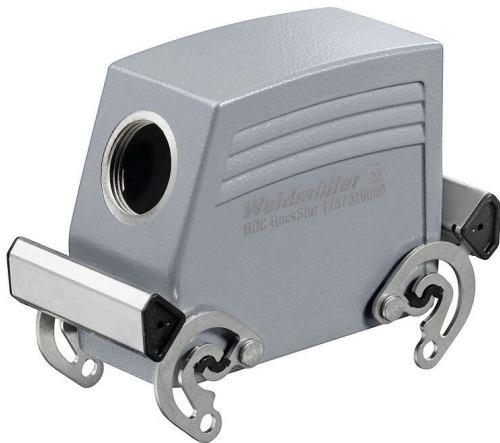

HDC 40D TSBO 1M40G

Weidmüller Interface GmbH & Co. KG

Klingenbergstraße 26

D-32758 Detmold

Germany

www.weidmueller.com

The special die-cast alloy and the multi-layered surface sealing provide complete protection for the HDC housings.

The cleverly designed interlock system is manufactured from stainless steel. This guarantees a long lifespan with high resistance to corrosion and impact.

The housing interlock system provides integrated safety. Our unique, patented spring system provides the housing interlock with a secure grip and prevents accidental opening.

The laser marking allows for easy and quick identification. Each housing is permanently labelled with a laser marking so that each product can be quickly designated and positioned.

Weidmüller RockStar® IP 65 / NEMA Type 4X housings - your first choice for industrial housings with IP 65 protection.

General ordering data

Version	HDC enclosures, Installation size: 6, Protection degree: IP65, in plugged condition, Cable entry from side, Plug housing, Side-locking clamp on upper side, high, Size of cable entries: M 40
Order No.	1202230000
Type	HDC 40D TSBO 1M40G
GTIN (EAN)	4032248991693
Qty.	1 items