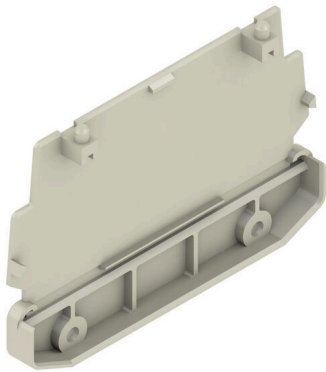

AP 110 D GY**Weidmüller Interface GmbH & Co. KG**

Klingenbergstraße 26

D-32758 Detmold

Germany

www.weidmueller.com

The RS 100 Profi offers you a flexible solution for your mounting needs, as both DIN rail mounting and wall mounting are possible. This versatility facilitates integration into different environments and applications. The housing can be used for the Eurocard PCB standard. The profile can be cut to size so that you can adapt it precisely to your specific requirements. For particularly heavy components, additional locking feet can be used to improve stability and thus increase the safety of your installation.

Another practical feature is the option of using a cover profile to protect large components.

General ordering data

Version	End plate, RS 100 Pebble grey, End plate direct mounting both sides, Width: 22 mm
Order No.	1188660000
Type	AP 110 D GY
GTIN (EAN)	4032248972616
Qty.	10 items

Depth	71.7 mm	Depth (inches)	2.8228 inch
Height	109.5 mm	Height (inches)	4.311 inch
Width	22 mm	Width (inches)	0.8661 inch
Net weight	16.41 g		

Environmental Product Compliance

RoHS Compliance Status	Compliant without exemption
REACH SVHC	No SVHC above 0.1 wt%