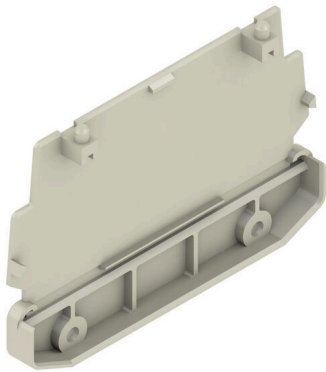

**AP 110 D GY****Weidmüller Interface GmbH & Co. KG**

Klingenbergstraße 26

D-32758 Detmold

Germany

www.weidmueller.com

The RS 100 Profi offers you a flexible solution for your mounting needs, as both DIN rail mounting and wall mounting are possible. This versatility facilitates integration into different environments and applications. The housing can be used for the Eurocard PCB standard. The profile can be cut to size so that you can adapt it precisely to your specific requirements. For particularly heavy components, additional locking feet can be used to improve stability and thus increase the safety of your installation.

Another practical feature is the option of using a cover profile to protect large components.

**General ordering data**

Version	End plate, RS 100 Pebble grey, End plate direct mounting both sides, Width: 22 mm
Order No.	<a href="#">1188660000</a>
Type	AP 110 D GY
GTIN (EAN)	4032248972616
Qty.	10 items

**AP 110 D GY**

**Weidmüller Interface GmbH & Co. KG**  
 Klingenbergstraße 26  
 D-32758 Detmold  
 Germany

www.weidmueller.com

**Technical data**

**Approvals**

ROHS Conform

**Dimensions and weights**

Depth	71.7 mm	Depth (inches)	2.8228 inch
Height	109.5 mm	Height (inches)	4.311 inch
Width	22 mm	Width (inches)	0.8661 inch
Net weight	16.41 g		