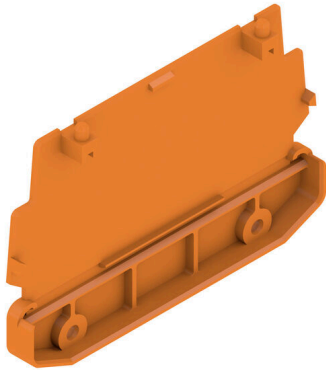

## AP 110 D OR

**Weidmüller Interface GmbH & Co. KG**

Klingenbergstraße 26

D-32758 Detmold

Germany

[www.weidmueller.com](http://www.weidmueller.com)

The RS 100 Profi offers you a flexible solution for your mounting needs, as both DIN rail mounting and wall mounting are possible. This versatility facilitates integration into different environments and applications. The housing can be used for the Eurocard PCB standard. The profile can be cut to size so that you can adapt it precisely to your specific requirements. For particularly heavy components, additional locking feet can be used to improve stability and thus increase the safety of your installation.

Another practical feature is the option of using a cover profile to protect large components.

### General ordering data

Version	End plate, RS 100 orange, End plate direct mounting both sides, Width: 22 mm
Order No.	<a href="#">1185360000</a>
Type	AP 110 D OR
GTIN (EAN)	4008190105150
Qty.	10 items