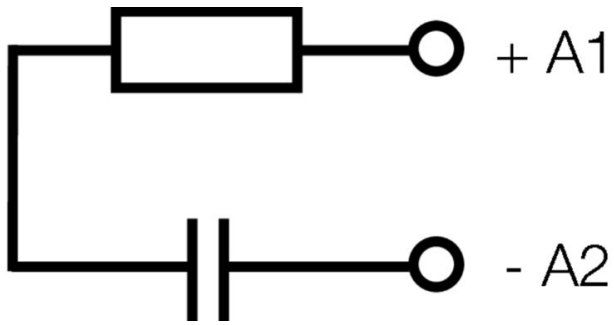

RIM-I 3 230VAC RC

Weidmüller Interface GmbH & Co. KG
Klingenbergstraße 26
D-32758 Detmold
Germany

www.weidmueller.com

Drawings

Wiring diagram