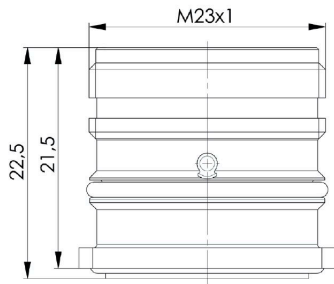

SAIE-M23-S-VW

Weidmüller Interface GmbH & Co. KG
Klingenbergstraße 26
D-32758 Detmold
Germany

www.weidmueller.com

Drawings

Dimensioned drawing