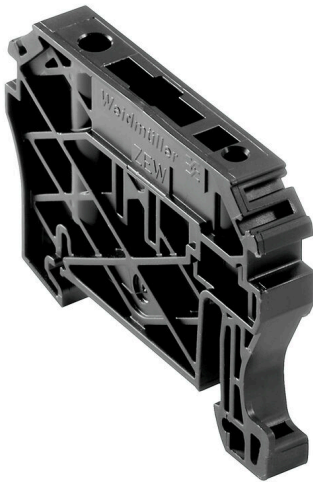

ZEW 35/2 SW**Weidmüller Interface GmbH & Co. KG**

Klingenbergstraße 26

D-32758 Detmold

Germany

www.weidmueller.com

Product image

Weidmüller's range of products includes end brackets that guarantee a permanent, reliable mounting on the terminal rail and prevent sliding. Versions with and without screws are available. The end brackets include marking options, also for group markers, and also a test plug holder.

General ordering data

Version	End bracket, black, TS 35, V-2, Wemid, Width: 8 mm, 100 °C
Order No.	1162610000
Type	ZEW 35/2 SW
GTIN (EAN)	4032248962716
Qty.	20 items

ZEW 35/2 SW

Weidmüller Interface GmbH & Co. KG
 Klingenbergstraße 26
 D-32758 Detmold
 Germany

www.weidmueller.com

Technical data

Approvals

ROHS	Conform
------	---------

Dimensions and weights

Depth	40 mm	Depth (inches)	1.5748 inch
Height	55 mm	Height (inches)	2.1654 inch
Width	8 mm	Width (inches)	0.315 inch
Net weight	7.53 g		

Material data

Basic material	Wemid	Colour	black
UL 94 flammability rating	V-2		

System specifications

Version	For the terminals	Mounting rail	TS 35
---------	-------------------	---------------	-------

Additional technical data