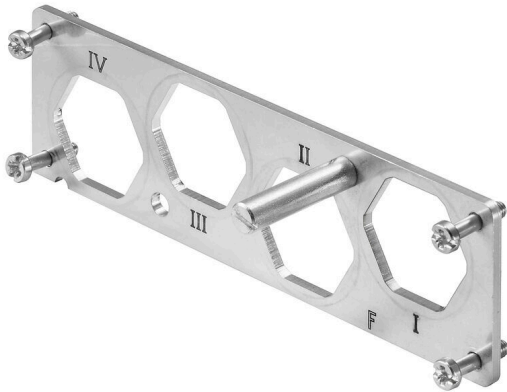

**HDC 24B HP250 MPL4 TYP2**

**Weidmüller Interface GmbH & Co. KG**  
Klingenbergstraße 26  
D-32758 Detmold  
Germany

[www.weidmueller.com](http://www.weidmueller.com)

The RockStar® HighPower housings are manufactured from high-strength die-cast aluminium and offer perfect protection against harsh environmental conditions thanks to continual optimisation. The multi-part housing gives users the opportunity to examine work processes down to the last step in the workflow.

**General ordering data**

Version	HDC insert, Number of poles: 4, Installation size: 8
Order No.	<a href="#">1160440000</a>
Type	HDC 24B HP250 MPL4 TYP2
GTIN (EAN)	4032248947973
Qty.	1 items

### Dimensions and weights

Height	46 mm	Height (inches)	1.811 inch
Width	42 mm	Width (inches)	1.6535 inch
Length	140 mm	Length (inches)	5.5118 inch
Mounting dimension - height	130 mm	Mounting dimension - width	32 mm
Net weight	83.99 g		

### General data

Colour	Silver grey	Basic material	Stainless steel, rust-proof
Series	HighPower		