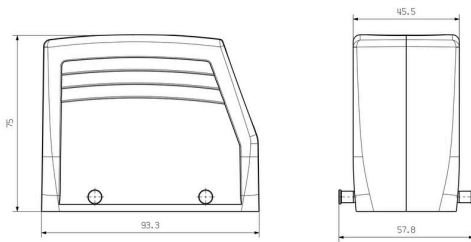

HDC 40D TBU 2M40G CS

Weidmüller Interface GmbH & Co. KG
Klingenbergstraße 26
D-32758 Detmold
Germany

Drawings

www.weidmueller.com