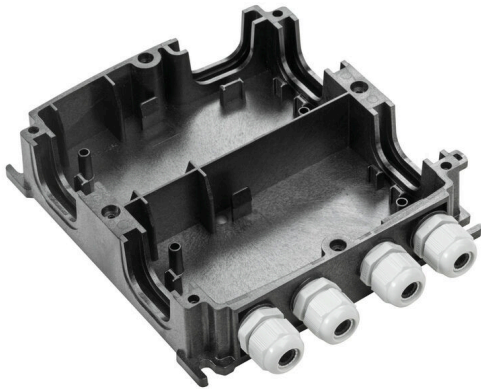

**BG GH 10P 4XVG PT6****Weidmüller Interface GmbH & Co. KG**Klingenbergstraße 26  
D-32758 Detmold  
Germany

www.weidmueller.com

The FieldPower® housings are highly robust and meet the highest UL flammability class 5 VA.

- The "TS 35 PT6" mounting rail module and PT6 contact unit are easy to snap on.
- Hinged seals allow pre-assembled plug cables to also be used.
- The high cover versions enable the device to be installed.

For cable seals consult accessories.

**General ordering data**

Version	FieldPower® enclosures, 181 mm, 223 mm, 42 mm, IP65, in complete state, glass-fibre reinforced polycarbonate, black
Order No.	<a href="#">1121990000</a>
Type	BG GH 10P 4XVG PT6
GTIN (EAN)	4032248903030
Qty.	10 items

Number of cable glands	4	Cable gland clamping area, min.	6 mm
Cable gland material	Polyamide 6	Cable gland clamping area, max.	12 mm

**General data**

Basic material	Plastic, GRP	Enclosure material	glass-fibre reinforced polycarbonate
Silicone	No	Colour	black
Protection degree	IP65, in complete state	UL 94 flammability rating	5VA
Type of mounting	Screw mounting, Fixing lugs	With cable gland	Yes