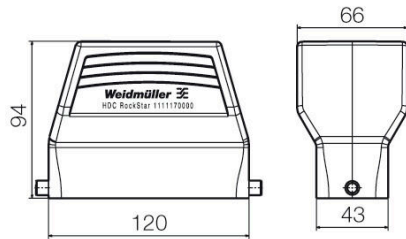

HDC 64D TSLU 1M50G

Weidmüller Interface GmbH & Co. KG
Klingenbergstraße 26
D-32758 Detmold
Germany

Drawings

www.weidmueller.com