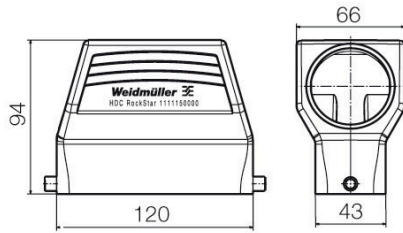

HDC 64D TOBU 1M50G

Weidmüller Interface GmbH & Co. KG
Klingenbergstraße 26
D-32758 Detmold
Germany

Drawings

www.weidmueller.com