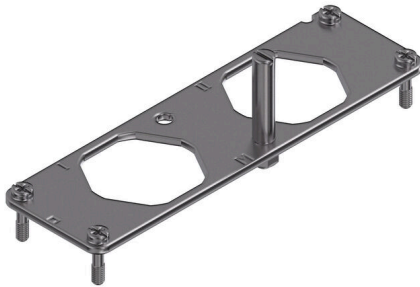

**HDC 24B HP550 MPL2 TYP2**

**Weidmüller Interface GmbH & Co. KG**  
Klingenbergstraße 26  
D-32758 Detmold  
Germany

[www.weidmueller.com](http://www.weidmueller.com)

The RockStar® HighPower housings are manufactured from high-strength die-cast aluminium and offer perfect protection against harsh environmental conditions thanks to continual optimisation. The multi-part housing gives users the opportunity to examine work processes down to the last step in the workflow.

**General ordering data**

Version	HDC insert, Number of poles: 2, Installation size: 8
Order No.	<a href="#">1103770000</a>
Type	HDC 24B HP550 MPL2 TYP2
GTIN (EAN)	4032248877973
Qty.	1 items

### Dimensions and weights

Height	46 mm	Height (inches)	1.811 inch
Width	42 mm	Width (inches)	1.6535 inch
Length	140 mm	Length (inches)	5.5118 inch
Mounting dimension - height	130 mm	Mounting dimension - width	32 mm
Net weight	90.5 g		

### General data

Colour	Silver grey	Basic material	Stainless steel, rust-proof
Series	HighPower		