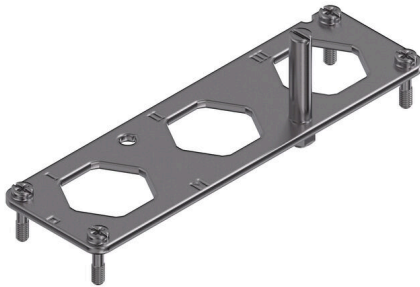

**HDC 24B HP250 MPL3 TYP2**

**Weidmüller Interface GmbH & Co. KG**  
Klingenbergstraße 26  
D-32758 Detmold  
Germany

[www.weidmueller.com](http://www.weidmueller.com)

The RockStar® HighPower housings are manufactured from high-strength die-cast aluminium and offer perfect protection against harsh environmental conditions thanks to continual optimisation. The multi-part housing gives users the opportunity to examine work processes down to the last step in the workflow.

**General ordering data**

Version	HDC insert, Number of poles: 3, Installation size: 8
Order No.	<a href="#">1103750000</a>
Type	HDC 24B HP250 MPL3 TYP2
GTIN (EAN)	4032248877898
Qty.	1 items

### Dimensions and weights

Height	46 mm	Height (inches)	1.811 inch
Width	42 mm	Width (inches)	1.6535 inch
Length	140 mm	Length (inches)	5.5118 inch
Mounting dimension - height	130 mm	Mounting dimension - width	32 mm
Net weight	95.9 g		

### General data

Colour	Silver grey	Basic material	Stainless steel, rust-proof
Series	HighPower		