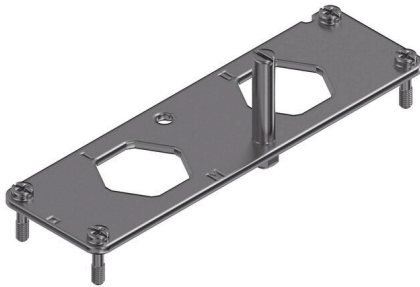

**HDC 24B HP250 MPL2 TYP2**

**Weidmüller Interface GmbH & Co. KG**  
Klingenbergstraße 26  
D-32758 Detmold  
Germany

[www.weidmueller.com](http://www.weidmueller.com)

The RockStar® HighPower housings are manufactured from high-strength die-cast aluminium and offer perfect protection against harsh environmental conditions thanks to continual optimisation. The multi-part housing gives users the opportunity to examine work processes down to the last step in the workflow.

**General ordering data**

Version	HDC insert, Number of poles: 2, Installation size: 8
Order No.	<a href="#">1103740000</a>
Type	HDC 24B HP250 MPL2 TYP2
GTIN (EAN)	4032248877966
Qty.	1 items

### Dimensions and weights

Height	46 mm	Height (inches)	1.811 inch
Width	42 mm	Width (inches)	1.6535 inch
Length	140 mm	Length (inches)	5.5118 inch
Mounting dimension - height	130 mm	Mounting dimension - width	32 mm
Net weight	106.79 g		

### General data

Colour	Silver grey	Basic material	Stainless steel, rust-proof
Series	HighPower		