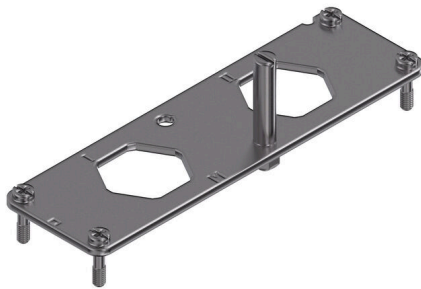

## HDC 24B HP250 MPL2 TYP2

**Weidmüller Interface GmbH & Co. KG**  
Klingenbergstraße 26  
D-32758 Detmold  
Germany

[www.weidmueller.com](http://www.weidmueller.com)

Weidmüller's HighPower accessories complement the RockStar® HighPower connectors and enhance their safety, stability, and ease of use. Robust covers, precise coding elements, and high quality fastening components ensure reliable high current connections—ideal for energy, rail, and industrial applications.

### General ordering data

Version	HDC insert, Number of poles: 2, Installation size: 8
Order No.	<a href="#">1103740000</a>
Type	HDC 24B HP250 MPL2 TYP2
GTIN (EAN)	4032248877966
Qty.	1 items

**HDC 24B HP250 MPL2 TYP2**

**Environmental Product Compliance**

RoHS Compliance Status Compliant without exemption  
 REACH SVHC No SVHC above 0.1 wt%

**General data**

Number of poles	2	Installation size	8
UL 94 flammability rating	None	Colour	Silver grey
Basic material	Stainless steel, rust-proof	Series	HighPower
Free from halogens	false	BG	8

**General data**

Colour	Silver grey	Basic material	Stainless steel, rust-proof
Series	HighPower		

**Important note**

Product information Depending on the intended operation, internally generated voltages can superimpose the working voltage and contain corresponding peaks. It is imperative to ensure that these peak voltages do not exceed the rated voltage. For applications outside of this specification, please contact us.