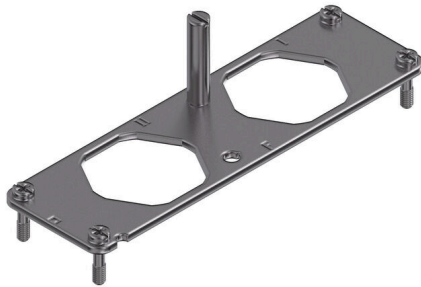

HDC 24B HP550 MPL2 TYP1**Weidmüller Interface GmbH & Co. KG**

Klingenbergstraße 26

D-32758 Detmold

Germany

www.weidmueller.com

The RockStar® HighPower housings are manufactured from high-strength die-cast aluminium and offer perfect protection against harsh environmental conditions thanks to continual optimisation. The multi-part housing gives users the opportunity to examine work processes down to the last step in the workflow.

General ordering data

Version	HDC insert, Number of poles: 2, Installation size: 8
Order No.	1103710000
Type	HDC 24B HP550 MPL2 TYP1
GTIN (EAN)	403224887788 1
Qty.	1 items

HDC 24B HP550 MPL2 TYP1

Weidmüller Interface GmbH & Co. KG
 Klingenbergstraße 26
 D-32758 Detmold
 Germany

Environmental Product Compliance

RoHS Compliance Status Compliant without exemption
 REACH SVHC No SVHC above 0.1 wt%

General data

Number of poles	2	Installation size	8
UL 94 flammability rating	None	Colour	Silver grey
Basic material	Stainless steel, rust-proof	Series	HighPower
Free from halogens	false	BG	8

General data

Colour	Silver grey	Basic material	Stainless steel, rust-proof
Series	HighPower		

Important note

Product information Depending on the intended operation, internally generated voltages can superimpose the working voltage and contain corresponding peaks. It is imperative to ensure that these peak voltages do not exceed the rated voltage. For applications outside of this specification, please contact us.