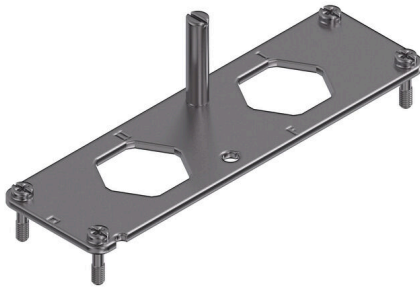

HDC 24B HP250 MPL2 TYP1

Weidmüller Interface GmbH & Co. KG

Klingenbergstraße 26

D-32758 Detmold

Germany

www.weidmueller.com

Weidmüller's HighPower accessories complement the RockStar® HighPower connectors and enhance their safety, stability, and ease of use.

Robust covers, precise coding elements, and high quality fastening components ensure reliable high current connections—ideal for energy, rail, and industrial applications.

General ordering data

Version	HDC insert, Number of poles: 2, Installation size: 8
Order No.	1103690000
Type	HDC 24B HP250 MPL2 TYP1
GTIN (EAN)	4032248878017
Qty.	1 items