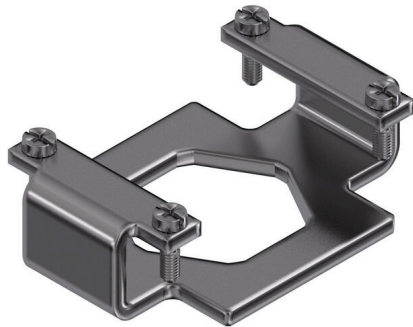

## HDC 06B HP250 MPL1

**Weidmüller Interface GmbH & Co. KG**  
Klingenbergstraße 26  
D-32758 Detmold  
Germany

[www.weidmueller.com](http://www.weidmueller.com)

The RockStar® HighPower housings are manufactured from high-strength die-cast aluminium and offer perfect protection against harsh environmental conditions thanks to continual optimisation. The multi-part housing gives users the opportunity to examine work processes down to the last step in the workflow.

### General ordering data

Version	HDC insert, Number of poles: 1, Installation size: 3
Order No.	<a href="#">1103680000</a>
Type	HDC 06B HP250 MPL1
GTIN (EAN)	4032248877942
Qty.	1 items

### Dimensions and weights

Height	19 mm	Height (inches)	0.748 inch
Width	42 mm	Width (inches)	1.6535 inch
Length	59 mm	Length (inches)	2.3228 inch
Mounting dimension - height	44 mm	Mounting dimension - width	27 mm
Net weight	45.86 g		

### General data

Colour	Silver grey	Basic material	Stainless steel, rust-proof
Series	HighPower		