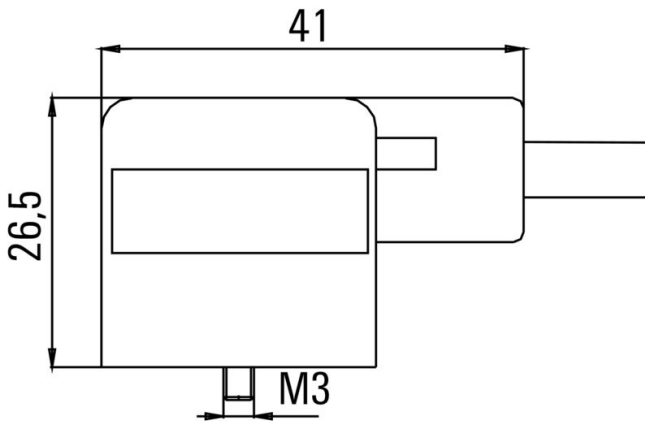

Technical specifications for cable

Cable length	0.3 m	Sheathing colour	black
Suitable for cable carriers	Yes	Core cross-section	0.5 mm ²
Halogen	No	Sheath material	PUR
Temperature range, stationary	-50...80 °C	Temperature range, moving	-25...80 °C
Number of poles	3	Outside diameter	4.6 mm ± 0.2 mm

General technical data

Coding	Design A (18 mm), M8 = none	Connection thread	M8
LED	Yes	Version	Straight plug - valve plug
Contact material	CuZn	Nominal voltage	24 V
Nominal current	4 A	Protection degree	IP67, when screwed in
Threaded ring material	Brass, nickel-plated	All valve plugs are fitted with protective circuits	Suppressor diode
Temperature range of housing	-25...+80 °C		

www.weidmueller.com

Drawings

Dimensioned drawing

Dimensioned drawing

Pole scheme

Pole scheme

Wiring diagram