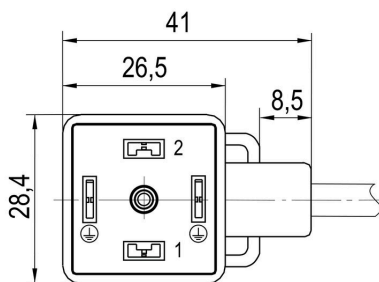

Technical specifications for cable

Cable length	0.3 m	Sheathing colour	black
Suitable for cable carriers	Yes	Core cross-section	0.5 mm ²
Halogen	No	Sheath material	PUR
Temperature range, stationary	-50...80 °C	Temperature range, moving	-25...80 °C
Number of poles	3	Outside diameter	4.6 mm ± 0.2 mm

General technical data

Coding	Design A (18 mm), M8 = none	Connection thread	M8
LED	Yes	Version	Straight plug - valve plug
Contact material	CuZn	Nominal voltage	24 V
Nominal current	4 A	Protection degree	IP67, when screwed in
Threaded ring material	Brass, nickel-plated	All valve plugs are fitted with protective circuits	Suppressor diode
Temperature range of housing	-25...+80 °C		

www.weidmueller.com

Drawings

Dimensioned drawing

Dimensioned drawing

Pole scheme

Pole scheme

Wiring diagram