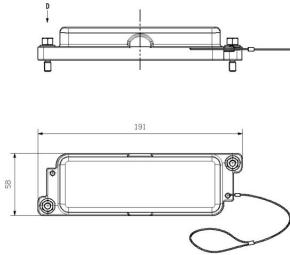

Depth	191 mm	Depth (inches)	7.5197 inch
Height	31 mm	Height (inches)	1.2205 inch
Width	58 mm	Width (inches)	2.2835 inch
Net weight	180.4 g		

Temperatures

Limit temperature -50 °C ... 125 °C

Environmental Product Compliance

Dimensions

Cable entry	No	Total length housing	191 mm
Height of housing B	31 mm		

General data

Surface finish	Powder coating	Protection degree	IP66, IP68, in plugged condition
----------------	----------------	-------------------	----------------------------------

HDC IP68 24B COVER

Weidmüller Interface GmbH & Co. KG
 Klingenbergstraße 26
 D-32758 Detmold
 Germany

www.weidmueller.com

Technical data

Version

Number of cable glands	0	Size of cable entries	none
Top part/bottom part/lid	Cover	Cover	with cover
Tightening torque	6.5 Nm	Number of cable entry sideways	0
Design of housing	Cover for lower part of housing	Design of locking system	Clamping yoke connection
Design	Standard	Installation size	8
Cable entry	No	Type	Cover
Clamp version	Clamping yoke connection	Sealing	no sealing
Colour (RAL)	RAL 9011, RAL 9005	BG	8
Suitable for ModuPlug®	Yes		

Drawings

www.weidmueller.com

HDC IP68 24B COVER

Weidmüller Interface GmbH & Co. KG
Klingenbergstraße 26
D-32758 Detmold
Germany

www.weidmueller.com

Accessories

Socket wrench sets

Allen key made from fully hardened, high-alloy chromium-vanadium- steel, acc. to DIN ISO 2936 L (DIN 911), high-quality refined surface.