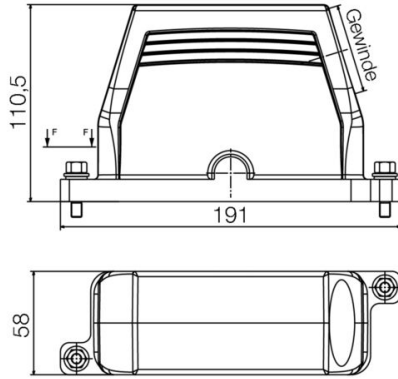

HDC IP68 24B TSS 1M50

Weidmüller Interface GmbH & Co. KG
Klingenbergstraße 26
D-32758 Detmold
Germany

Drawings

www.weidmueller.com