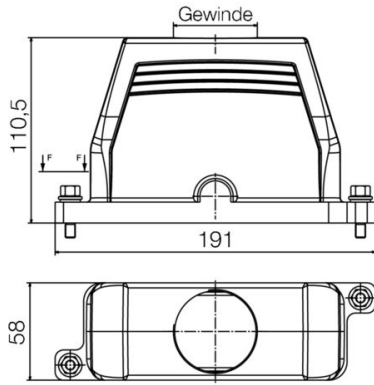

HDC IP68 24B TOS 3M25

Weidmüller Interface GmbH & Co. KG
Klingenbergstraße 26
D-32758 Detmold
Germany

Drawings

www.weidmueller.com