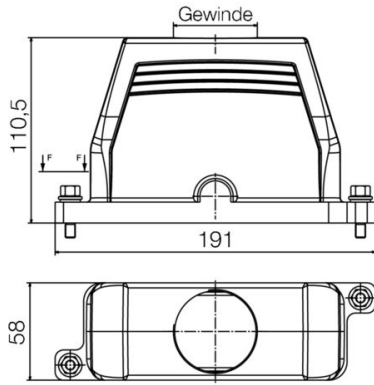

HDC IP68 24B TOS 1M50

Weidmüller Interface GmbH & Co. KG
Klingenbergstraße 26
D-32758 Detmold
Germany

Drawings

www.weidmueller.com