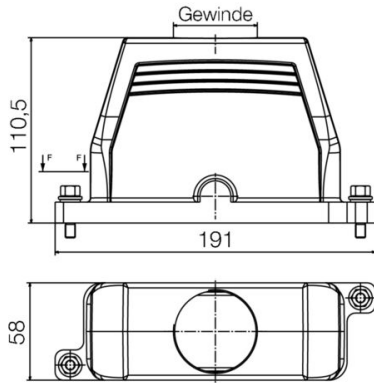

HDC IP68 24B TOS 1M40

Weidmüller Interface GmbH & Co. KG
Klingenbergstraße 26
D-32758 Detmold
Germany

Drawings

www.weidmueller.com