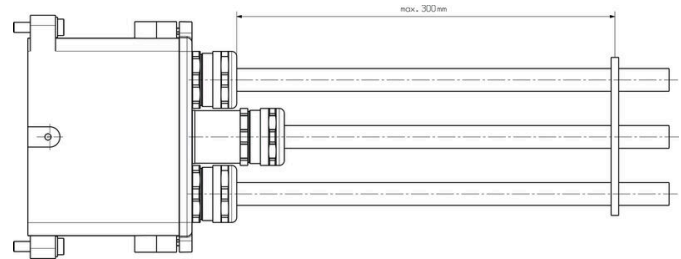

HDC IP68 HP 24B AS S

Weidmüller Interface GmbH & Co. KG
Klingenbergstraße 26
D-32758 Detmold
Germany

Drawings

www.weidmueller.com

To avoid damage to the contacts and insulating sleeves, we recommend fixing the cable. The corresponding distances are shown in the following drawing. The cable fixation is not included in the scope of delivery.