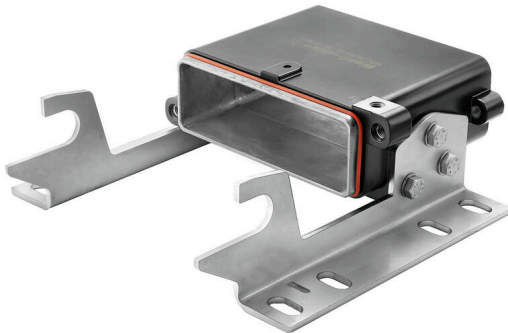

**HDC IP68 HP 24B AS S****Weidmüller Interface GmbH & Co. KG**

Klingenbergstraße 26

D-32758 Detmold

Germany

www.weidmueller.com

The RockStar® HighPower housings are manufactured from high-strength die-cast aluminium and offer perfect protection against harsh environmental conditions thanks to continual optimisation. The multi-part housing gives users the opportunity to examine work processes down to the last step in the workflow.

**General ordering data**

Version	HDC enclosures, Installation size: 8, Protection degree: IP68, IP69, in plugged condition, Base housing, Clamping yoke connection, Standard, Size of cable entries: none
Order No.	<a href="#">1079920000</a>
Type	HDC IP68 HP 24B AS S
GTIN (EAN)	4032248841936
Qty.	1 items

## Dimensions and weights

Depth	228 mm	Depth (inches)	8.9764 inch
Height	260 mm	Height (inches)	10.2362 inch
Width	84.5 mm	Width (inches)	3.3268 inch
Mounting dimension - height	170 mm	Mounting dimension - width	208 mm
Net weight	1834.4 g		