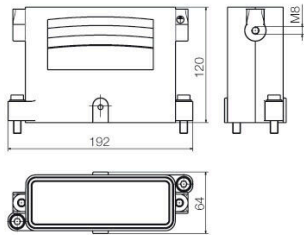

HDC IP68 HP 24B AS S

Weidmüller Interface GmbH & Co. KG
Klingenbergstraße 26
D-32758 Detmold
Germany

Drawings

www.weidmueller.com

To avoid damage to the contacts and insulating sleeves, we recommend fixing the cable. The corresponding distances are shown in the following drawing. The cable fixation is not included in the scope of delivery.