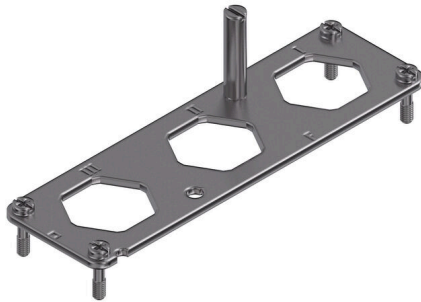

HDC 24B HP250 MPL3 TYP1

Weidmüller Interface GmbH & Co. KG
Klingenbergstraße 26
D-32758 Detmold
Germany

www.weidmueller.com

The RockStar® HighPower housings are manufactured from high-strength die-cast aluminium and offer perfect protection against harsh environmental conditions thanks to continual optimisation. The multi-part housing gives users the opportunity to examine work processes down to the last step in the workflow.

General ordering data

Version	HDC insert, Number of poles: 3, Installation size: 8
Order No.	1079640000
Type	HDC 24B HP250 MPL3 TYP1
GTIN (EAN)	4032248841752
Qty.	1 items