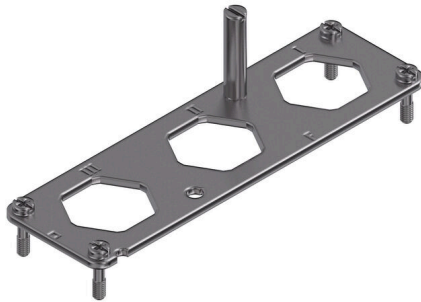

**HDC 24B HP250 MPL3 TYP1**

**Weidmüller Interface GmbH & Co. KG**  
Klingenbergstraße 26  
D-32758 Detmold  
Germany

www.weidmueller.com

The RockStar® HighPower housings are manufactured from high-strength die-cast aluminium and offer perfect protection against harsh environmental conditions thanks to continual optimisation. The multi-part housing gives users the opportunity to examine work processes down to the last step in the workflow.

**General ordering data**

Version	HDC insert, Number of poles: 3, Installation size: 8
Order No.	<a href="#">1079640000</a>
Type	HDC 24B HP250 MPL3 TYP1
GTIN (EAN)	4032248841752
Qty.	1 items

### Dimensions and weights

Height	46 mm	Height (inches)	1.811 inch
Width	42 mm	Width (inches)	1.6535 inch
Length	140 mm	Length (inches)	5.5118 inch
Mounting dimension - height	130 mm	Mounting dimension - width	32 mm
Net weight	95.91 g		

### General data

Colour	Silver grey	Basic material	Stainless steel, rust-proof
Series	HighPower		