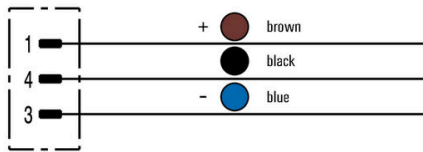

SAIE-M8S-3-0.5U-FP-M8

Weidmüller Interface GmbH & Co. KG
Klingenbergstraße 26
D-32758 Detmold
Germany

Drawings

www.weidmueller.com

Wiring diagram