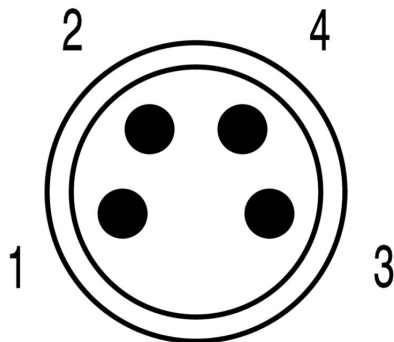

Pole scheme