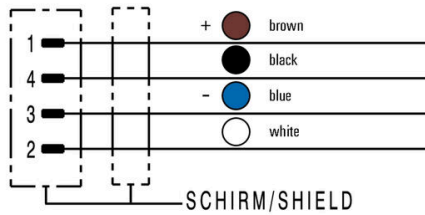

SAIE-M8S-4-0.5U-FP-M8

Weidmüller Interface GmbH & Co. KG
Klingenbergstraße 26
D-32758 Detmold
Germany

www.weidmueller.com

Drawings

Wiring diagram